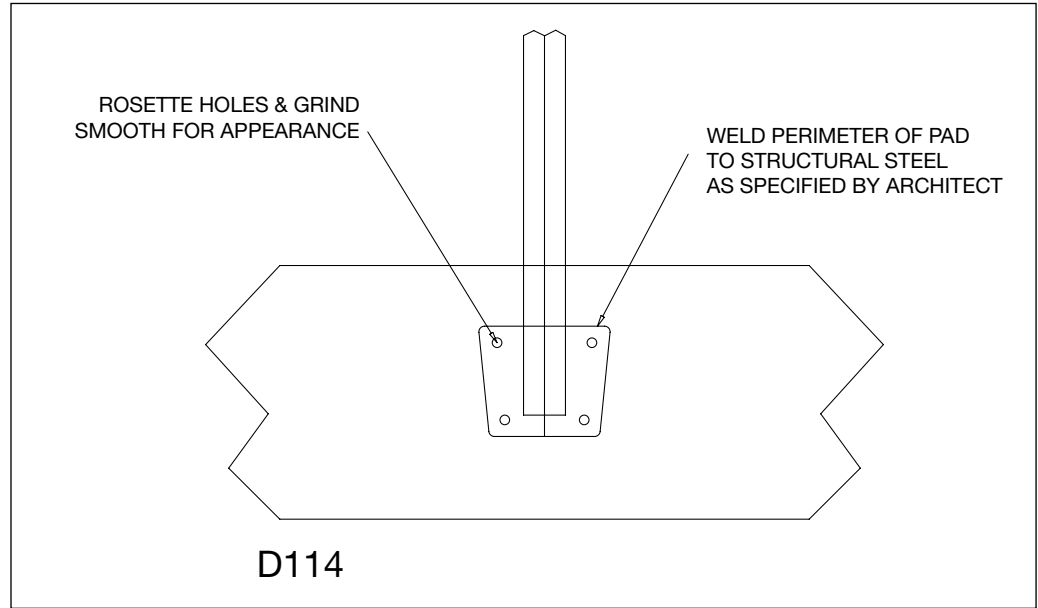

Detailed Drawings for Mounting Options

Facia Mount Steel Post Mounting